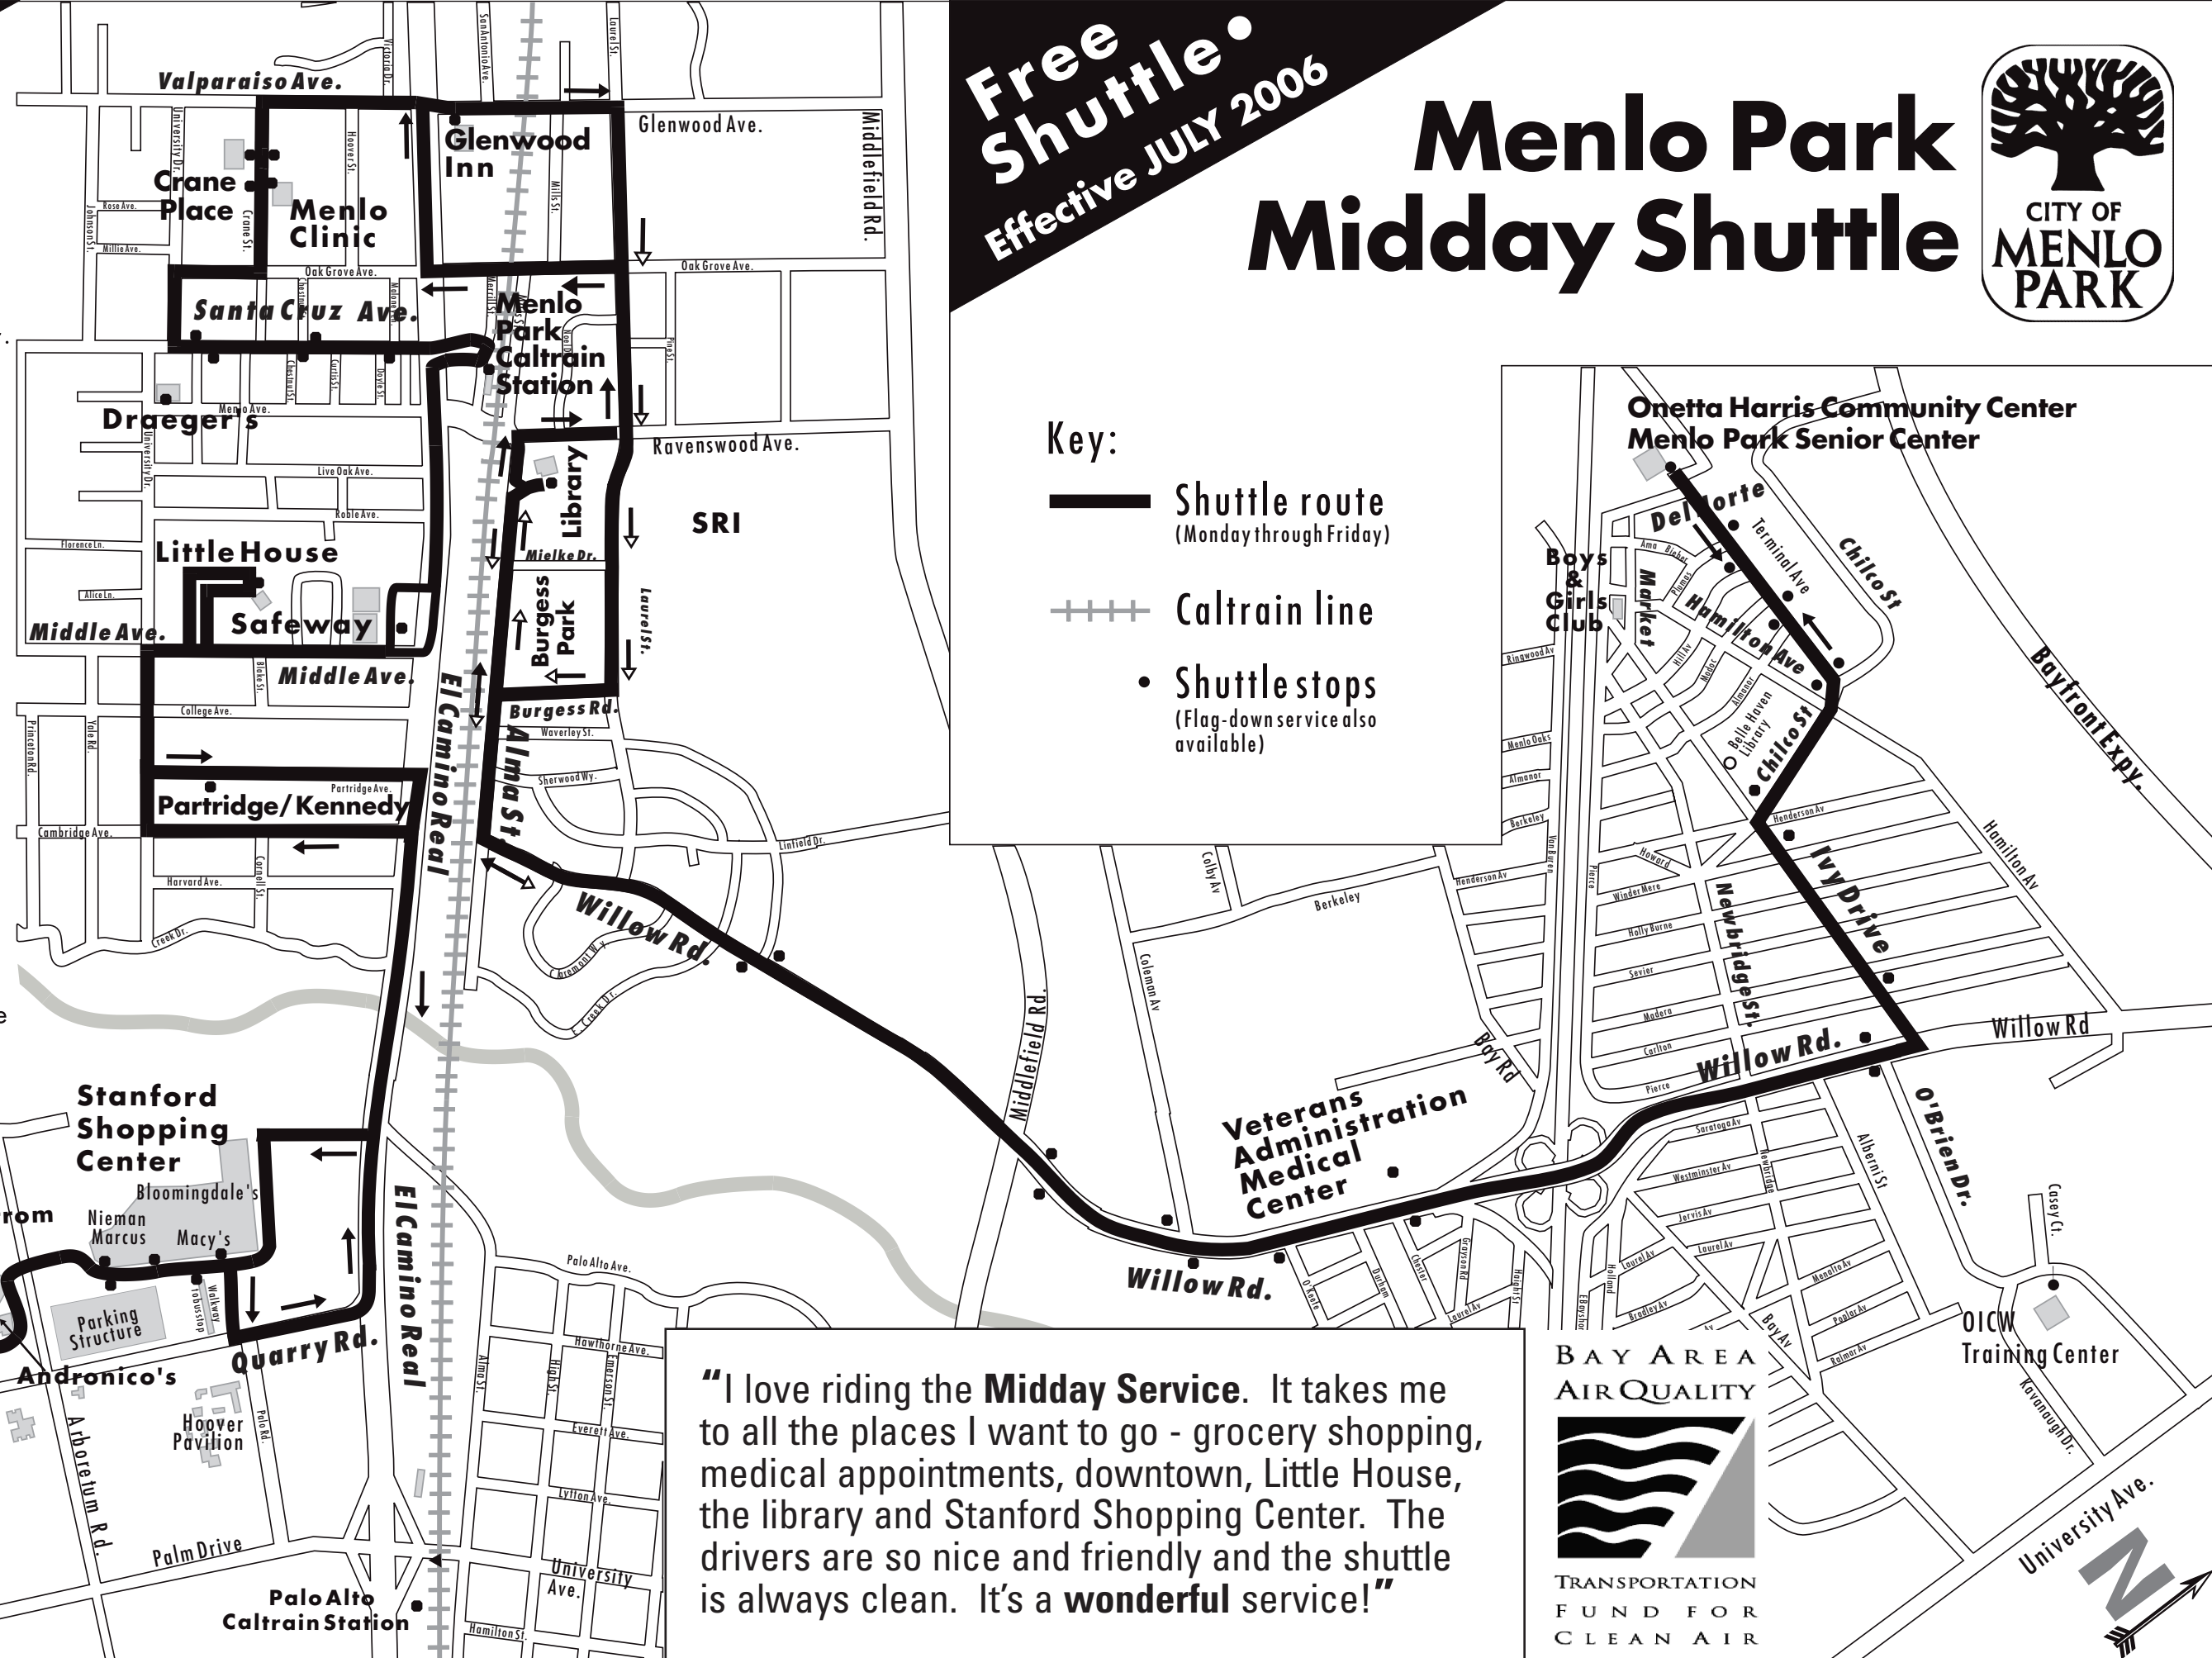

FREE Service!

Thanks to community support, the Menlo Park Midday Shuttle now serves these destinations:

- Onetta Harris Community Ctr.
- Menlo Park Senior Center
- Boys' and Girls' Club
- Menlo Park Library
- Glenwood Inn
- Crane Place
- Menlo Medical Clinic
- Draeger's
- Santa Cruz Avenue
- Menlo Park Caltrain Station
- Safeway
- Little House
- Partridge/Kennedy
- Stanford Shopping Center
- Stanford Medical Center

The Menlo Park Midday Shuttle connects to:

- Menlo Park Caltrain Station
- SamTrans 295, 296, 390
- Santa Clara VTA #22 bus
- Stanford Marguerite B Line

Free Shuttle
Effective JULY 2006

Menlo Park Midday Shuttle

Key:

- Shuttle route (Monday through Friday)
- Caltrain line
- Shuttle stops (Flag-down service also available)

"I love riding the Midday Service. It takes me to all the places I want to go - grocery shopping, medical appointments, downtown, Little House, the library and Stanford Shopping Center. The drivers are so nice and friendly and the shuttle is always clean. It's a wonderful service!"