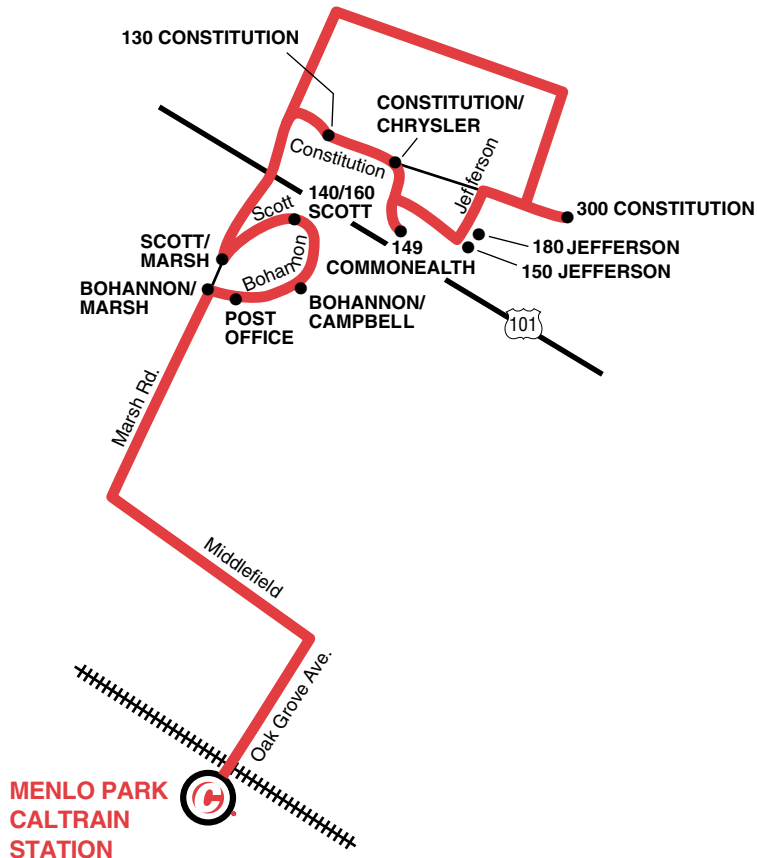

Caltrain Shuttle

Menlo Park Caltrain ↔ Marsh Road

This Caltrain shuttle takes you between the Menlo Park Caltrain Station and Marsh Road area office buildings during commute hours. The shuttle is funded jointly by the Bay Area Air Quality Management District Transportation Fund for Clean Air, Peninsula Corridor Joint Powers Board and the following:

Effective September 22, 2008

MARSH ROAD AREA CALTRAIN SHUTTLE

Passengers pay a fare on the train but **ride free** on the Caltrain Shuttle. Caltrain offers Monthly and 10-Ride passes. Caltrain also has a Ticket-by-Mail program.

MARSH ROAD AREA CALTRAIN SHUTTLE SCHEDULE

FROM: SAN FRANCISCO

TRAIN	TRAIN NO.	210	220	230
	Menlo Park	312 7:23 7:35	322 8:23 8:35	9:23
		↓	↓	↓
SHUTTLE	Menlo Park Caltrain	7:47	8:47	9:25
	Post Office	7:54	8:54	9:31
	Bohannon Dr./Campbell	7:55	8:55	9:32
	160 Scott	7:56	8:56	9:33
	140 Scott	7:57	8:57	9:34
	Scott/Marsh	7:58	8:58	9:35
	130 Constitution	8:03	9:03	9:40
	Constitution/Chrysler	8:03	9:03	9:40
	149 Commonwealth	8:04	9:04	9:41
	150 Jefferson	8:05	9:05	9:42
	180 Jefferson	8:06	9:06	9:43
	300 Constitution	8:07	9:07	9:44
	Tyco Lobby	8:08	9:08	9:45

TO: SAN FRANCISCO

SHUTTLE	130 Constitution	2:24	3:29	4:14	4:49	5:49
	Constitution/Chrysler	2:25	3:29	4:14	4:49	5:49
	149 Commonwealth	2:26	3:30	4:15	4:50	5:50
	150 Jefferson	2:27	3:31	4:16	4:51	5:51
	180 Jefferson	2:27	3:32	4:17	4:52	5:52
	300 Constitution	2:28	3:33	4:18	4:53	5:53
	Tyco/Hope	2:31	—	—	—	—
	Tyco Lobby	—	3:34	—	—	—
	Scott/Marsh	2:39	3:39	4:21	4:58	5:58
	140 Scott	2:40	3:40	4:22	4:59	5:59
	160 Scott	2:41	3:41	4:23	5:00	6:00
	Bohannon Dr./Campbell	2:42	3:42	4:24	5:01	6:01
	Post Office	2:43	3:43	4:25	5:02	6:02
	Menlo Park Caltrain	2:52	3:52	4:37	5:12	6:12
		↓	↓	↓	↓	↓
TRAIN	TRAIN NO.	257	261	365	267	277
	Menlo Park	3:14	4:19	4:46	5:19	6:19